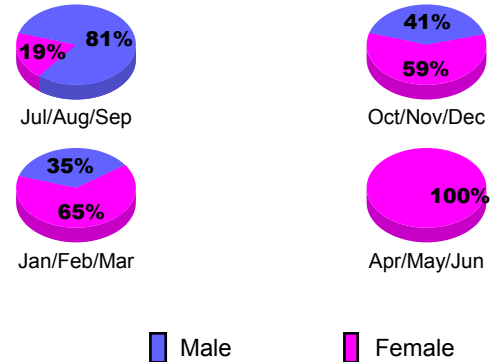

GMT: **Gary Fry**

Location: **MINNESOTA**

GMT CA: **1**

CLUBS

Month	New Club Goal	Actual New Clubs	Actual Dropped Clubs	Gain/Loss of Clubs
2012-2013				
Jul/Aug/Sep	0	0	0	0
Oct/Nov/Dec	0	0	0	0
Jan/Feb/Mar	0	1	0	1
Apr/May/June	1	0	1	-1
Totals	1	1	1	0

Club Results 2012-2013
Goal, New, Dropped, Gain/Loss

YTD Status Quo Clubs 2012-2013

Status Quo Clubs Compared to Status Quo Members

Club Gain/Loss 2012-2013

MEMBERSHIP

Month	Net Memb Goal	Actual New Memb	Actual Dropped Memb	Gain/Loss of Memb
2012-2013				
Jul/Aug/Sep	10	38	47	-9
Oct/Nov/Dec	50	62	30	32
Jan/Feb/Mar	20	77	49	28
Apr/May/June	20	58	62	-4
Totals	100	235	188	47

Membership Results 2012-2013
Goal, New, Dropped, Gain/Loss

Gender Comparison 2012-2013

Membership Gain/Loss 2012-2013