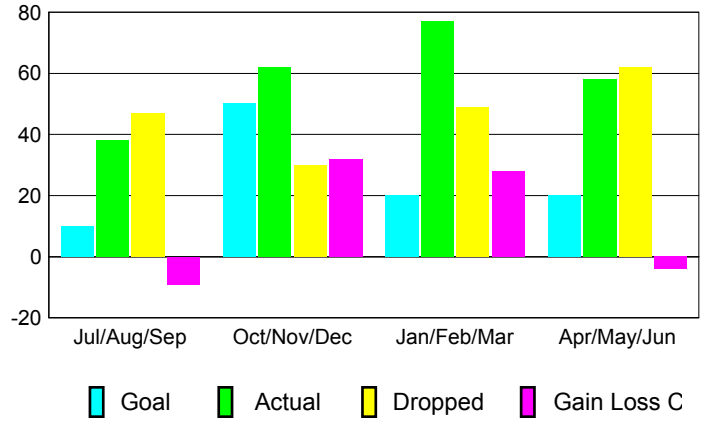

GMT: **Gary Fry**

Location: **MINNESOTA**

GMT CA: **1**

CLUBS

Month	New Club Goal	Actual New Clubs	Actual Dropped Clubs	Gain/Loss of Clubs
2012-2013				
Jul/Aug/Sep	0	0	0	0
Oct/Nov/Dec	0	0	0	0
Jan/Feb/Mar	0	1	0	1
Apr/May/June	1	0	1	-1
Totals	1	1	1	0

Club Results 2012-2013
Goal, New, Dropped, Gain/Loss

YTD Status Quo Clubs 2012-2013

Status Quo Clubs Compared to Status Quo Members

Club Gain/Loss 2012-2013

MEMBERSHIP

Month	Net Memb Goal	Actual New Memb	Actual Dropped Memb	Gain/Loss of Memb
2012-2013				
Jul/Aug/Sep	10	38	47	-9
Oct/Nov/Dec	50	62	30	32
Jan/Feb/Mar	20	77	49	28
Apr/May/June	20	58	62	-4
Totals	100	235	188	47

Membership Results 2012-2013
Goal, New, Dropped, Gain/Loss

Gender Comparison 2012-2013

Membership Gain/Loss 2012-2013